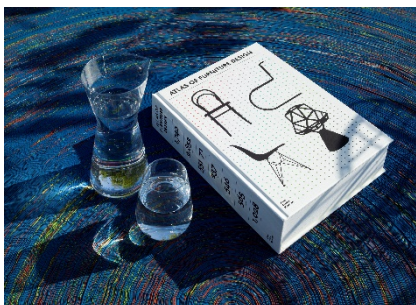

03
»Atlas of Furniture Design«
© Vitra Design Museum, photo: Ludger Paffrath